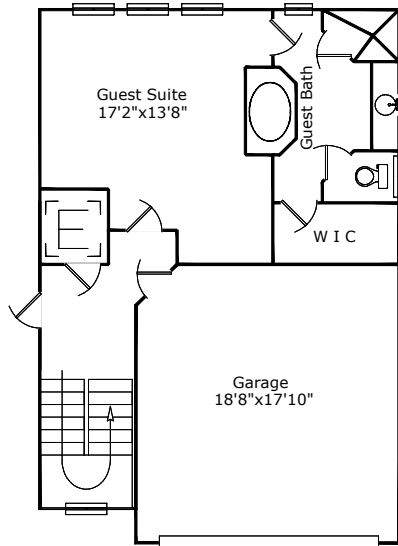

2nd Level

3rd Level

Ground Level

Ground Level Living	605
2nd Level Living	970
3rd Level Living	970
Total AC Sq. Ft.	2,545
2nd Level Deck	546
3rd Level Deck	182
Garage	365
Total Sq. Ft.	3,638

5886 Shell Cove Drive Cape Coral FL 33914