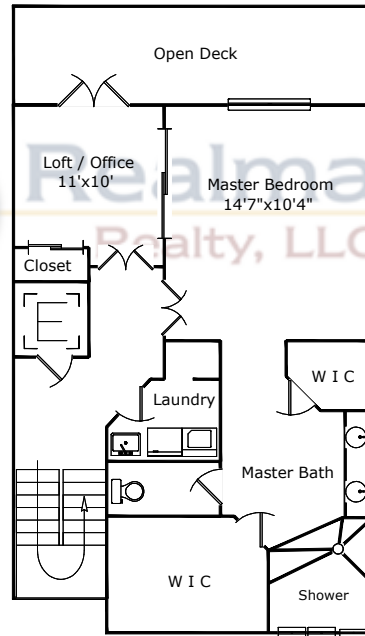

2nd Level

3rd Level

Ground Level

Ground Level Living	605
2nd Level Living	970
3rd Level Living	970
Total AC Sq. Ft.	2,545
2nd Level Deck	546
3rd Level Deck	182
Garage	365
Total Sq. Ft.	3,638

5886 Shell Cove Drive Cape Coral FL 33914