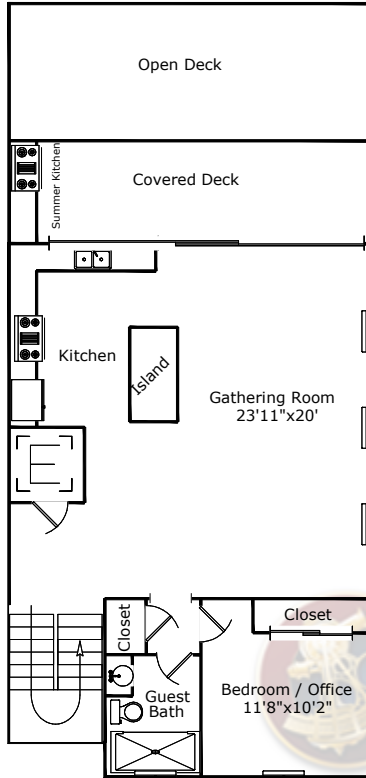

2nd Level

3rd Level

Ground Level

Ground Level Living	605
2nd Level Living	970
3rd Level Living	970
Total AC Sq. Ft.	2,545
2nd Level Deck	546
3rd Level Deck	182
Garage	365
Total Sq. Ft.	3,638

5886 Shell Cove Drive Cape Coral FL 33914