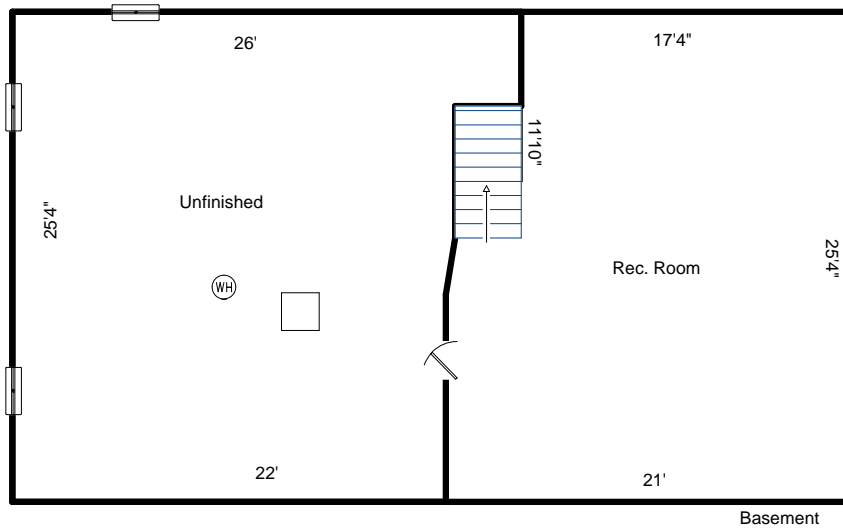

12 Craig Drive · Springfield IL 62707

RE/MAX Professionals

Roni Mohan

Office: 217-787-7215

Mobile: 217-899-7899

Email: ronimohan@yahoo.com

Web: <http://ronimohan.com>

Area:	Sq. Ft.
Main Level	1,535
Fin. Basement	535
Unf. Basement	622
Garage	319