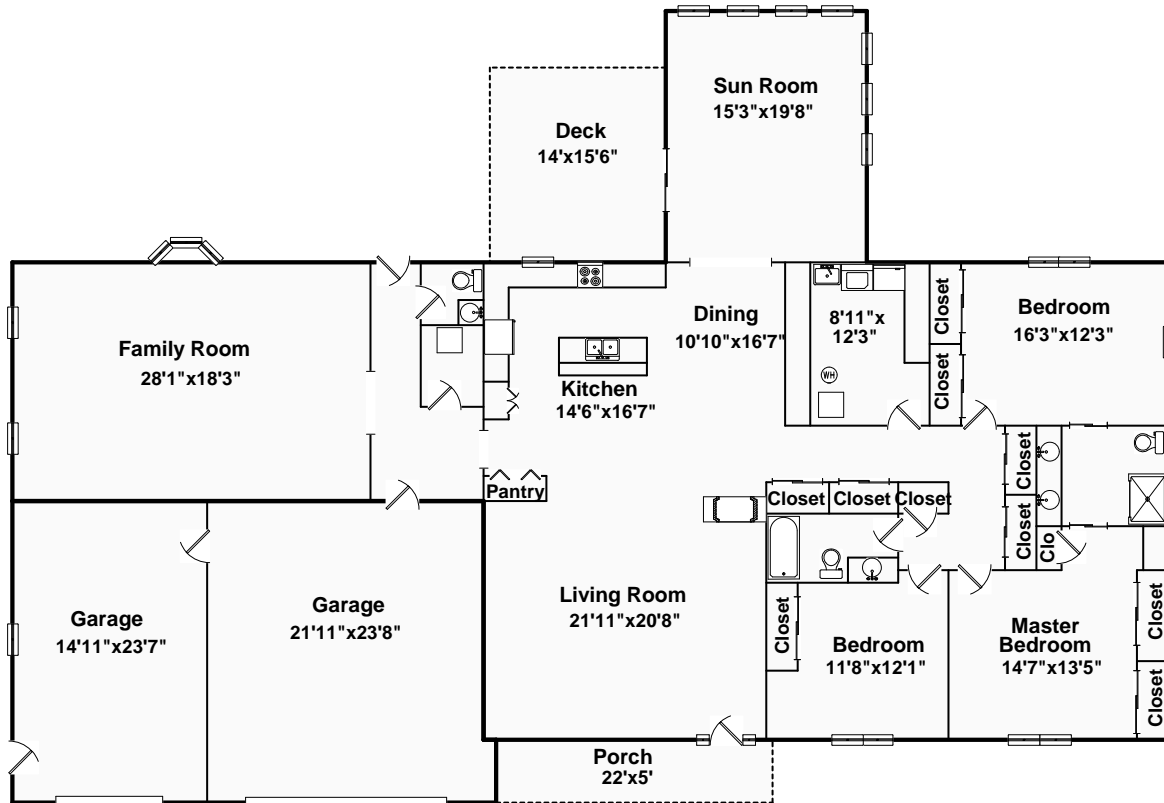

Shed
(Ext. Dim.)
12'x12'

4080 S 85th Street Dalton City IL 61925

Brinkoetter Realtors
Team Booker
Office: 217-875-8368
Mobile: 217-433-0561
Email: teambooker@brinkoetter.com
Web: <http://www.TeamBooker.net>

Area:	Sq. Ft.
Main Level	3,104
Garage	905
Porch	110
Deck	217
Shed	144