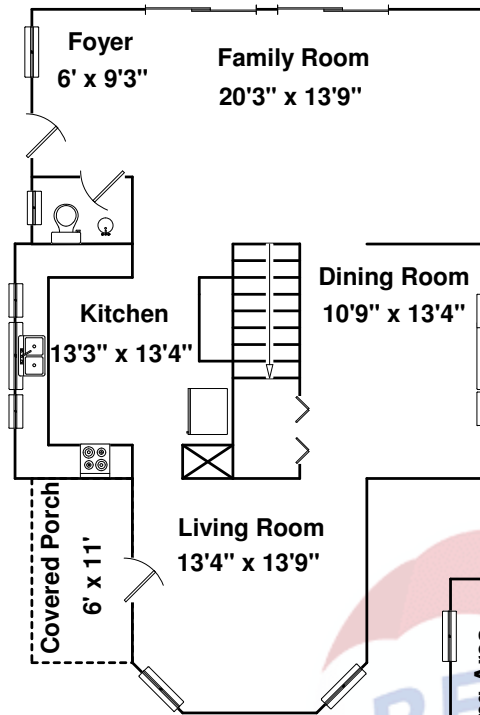

Main level

Barn
30' x 36'

Upper Level

1285E CR 1450N Tuscola IL 61953

RE/MAX Realty Associates
Brenda Keith
 Office: 217.373.4918
 Mobile: 217.841.4804
 Email: brendakeith@remax.net
 Web: <http://www.brendakeithrealty.com>

Area:	Sq. Ft.
First Floor	957
Second Floor	957
Garage	420
Covered Porch	66