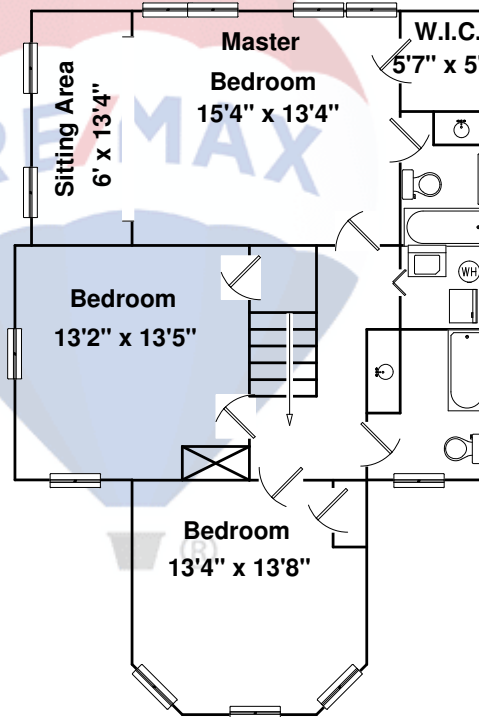

Main level

Barn
30' x 36'

Upper Level

1285E CR 1450N Tuscola IL 61953

RE/MAX Realty Associates
Brenda Keith
 Office: 217.373.4918
 Mobile: 217.841.4804
 Email: brendakeith@remax.net
 Web: <http://www.brendakeithrealty.com>

Area:	Sq. Ft.
First Floor	957
Second Floor	957
Garage	420
Covered Porch	66