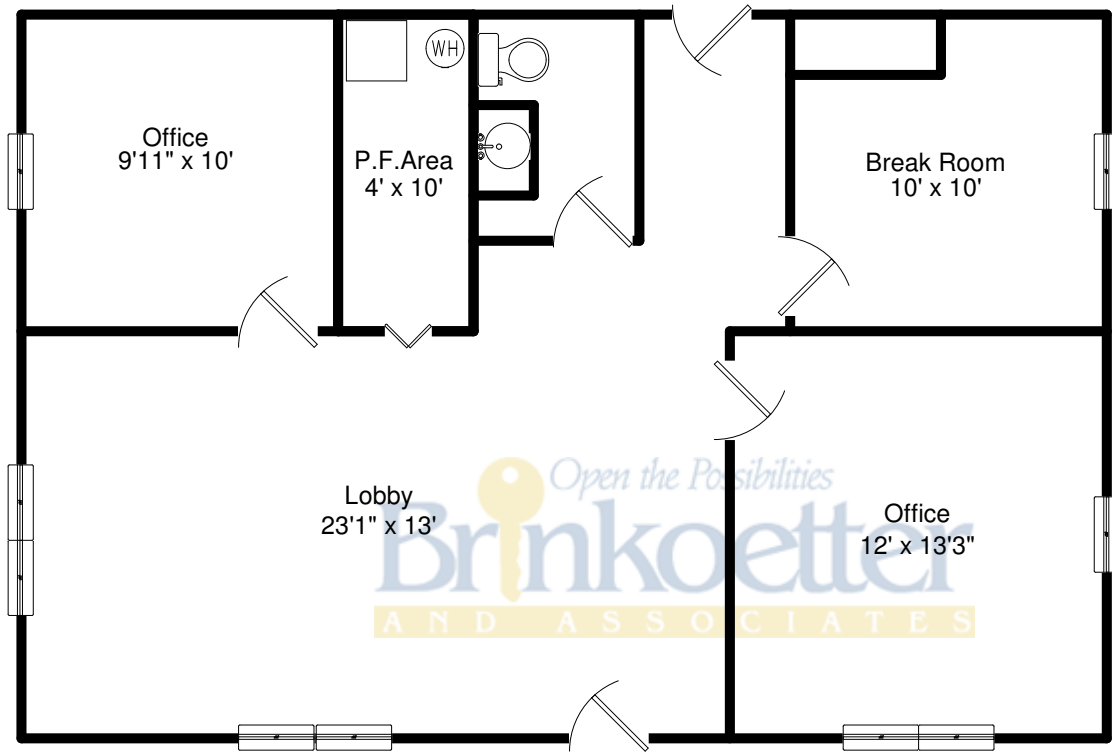

00 x 85'  
Outbuilding  
59' x 85'

**1601 State Highway 128 Bethany IL 61914**

**Brinkoetter Realtors**

**Kevin Fritzsche**

Office: 217-620-5874

Mobile:

Email: [Kevin@Brinkoetter.com](mailto:Kevin@Brinkoetter.com)

Web: <http://www.TeamFritzsche.com>

Area:	Sq. Ft.
Main Level	817
Partial Finish Main Level	47

Information Deemed Reliable But Not Guaranteed and is for Illustration Purposes Only - All Interior Dimensions Are Approximate  
Areas calculated using exterior dimensions. - Areas calculated using interior dimensions. - Areas with sloped ceilings are measured to the knee wall. Copyright  
2014 HomeSight, Inc. - All Rights Reserved