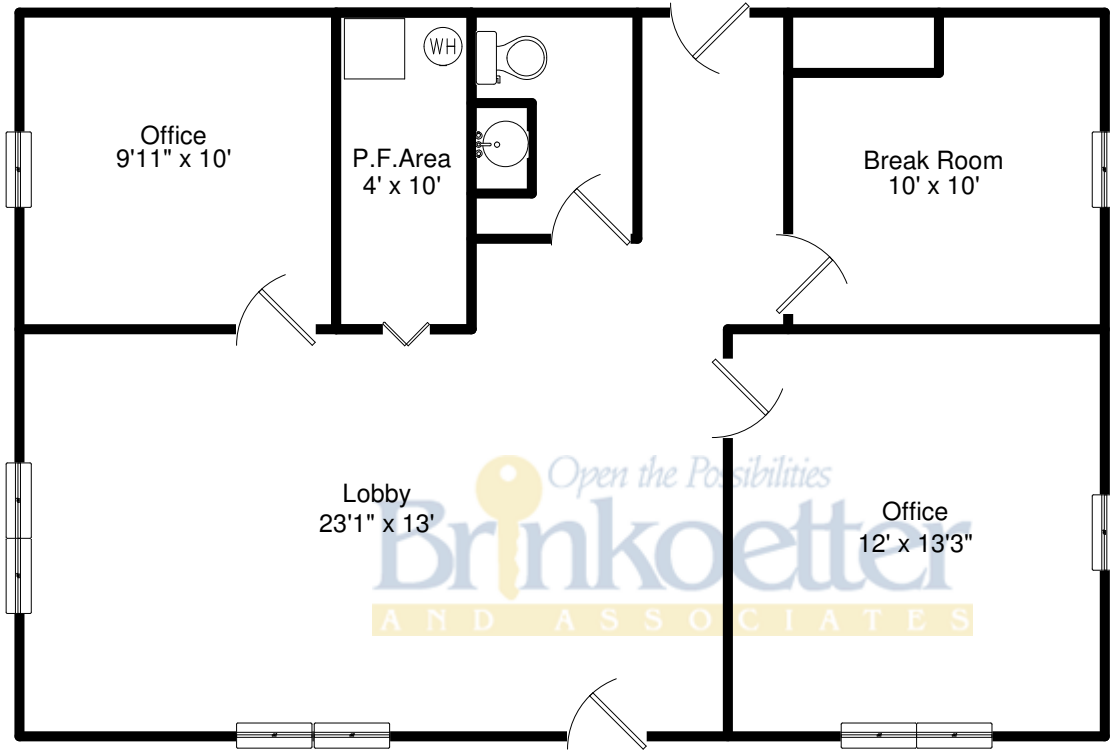

00 x 85'
Outbuilding
59' x 85'

1601 State Highway 128 Bethany IL 61914

Brinkoetter Realtors

Kevin Fritzsche

Office: 217-620-5874

Mobile:

Email: Kevin@Brinkoetter.com

Web: <http://www.TeamFritzsche.com>

Area:	Sq. Ft.
Main Level	817
Partial Finish Main Level	47

Information Deemed Reliable But Not Guaranteed and is for Illustration Purposes Only - All Interior Dimensions Are Approximate
Areas calculated using exterior dimensions. - Areas calculated using interior dimensions. - Areas with sloped ceilings are measured to the knee wall. Copyright
2014 HomeSight, Inc. - All Rights Reserved