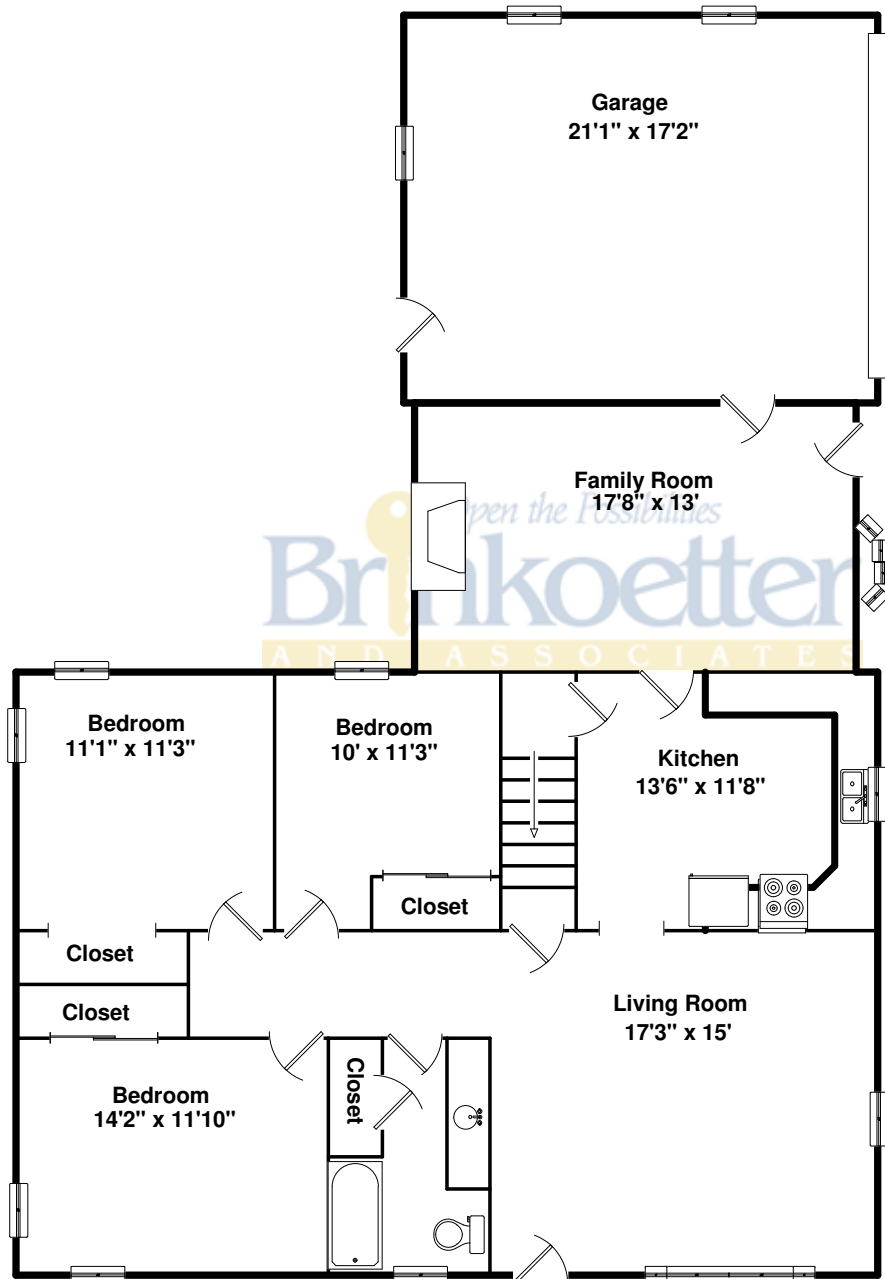

Basement not included on sketch or in Sq ft.

1745 W. Melrose Court Decatur IL 62526

Brinkoetter Realtors

Sherry Plain

Office: 217-855-0165

Mobile: 217-855-0165

Email: sherryplain@brinkoetter.com

Web: <http://www.brinkoetter.com/sherryplain>

Area:	Sq. Ft.
Main Level	1,376
Garage	396