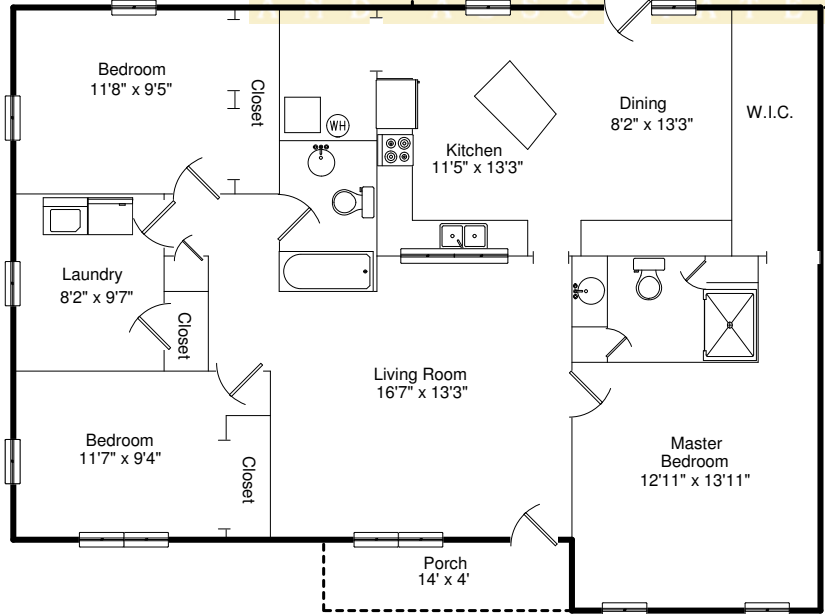

Outbuilding
40' x 30'6"

Deck
27' x 10'

Bedroom
11'8" x 9'5"

Laundry
8'2" x 9'7"

Bedroom
11'7" x 9'4"

Living Room
16'7" x 13'3"

Kitchen
11'5" x 13'3"

Dining
8'2" x 13'3"

Master
Bedroom
12'11" x 13'11"

Porch
14' x 4'

415 N Lincoln Street Cerro Gordo IL 61818

Brinkoetter Realtors
The Key Team
 Office: 1-855-KEY-TEAM
 Mobile: 217-972-2867
 Email: keyteam@brinkoetter.com
 Web: <http://www.217keyteam.com>

| Area: | Sq. Ft. |
|-------------|---------|
| Main Level | 1,421 |
| Outbuilding | 1,220 |
| Porch | 56 |
| Deck | 270 |