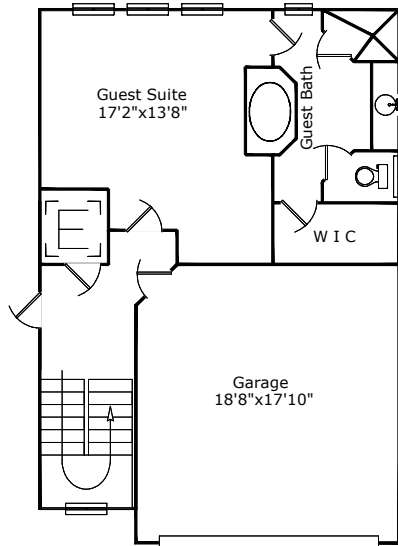

5886 Shell Cove Drive

Phone: 239-471-4088 Fax: 888-408-4613
Mobile: 239-313-8020
Email: ted@tedstout.com
Web: <http://www.TedStout.com>

Realmark
Realty, LLC

2nd Level

3rd Level

Ground Level

Ground Level Living	605
2nd Level Living	970
3rd Level Living	970
Total AC Sq. Ft.	2,545
2nd Level Deck	546
3rd Level Deck	182
Garage	365
Total Sq. Ft.	3,638