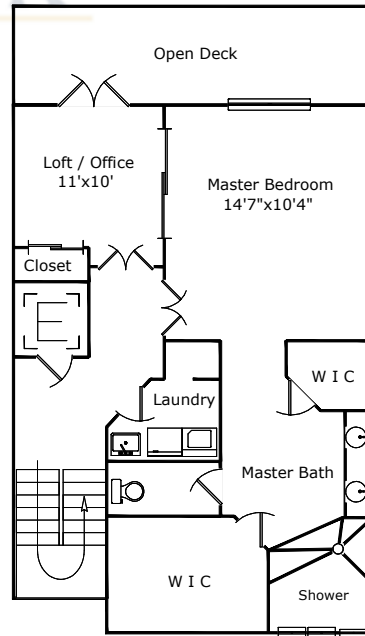

5886 Shell Cove Drive

Phone: 239-471-4088 Fax: 888-408-4613
Mobile: 239-313-8020
Email: ted@tedstout.com
Web: <http://www.TedStout.com>

Realmark
Realty, LLC

2nd Level

3rd Level

Ground Level

Ground Level Living	605
2nd Level Living	970
3rd Level Living	970
Total AC Sq. Ft.	2,545
2nd Level Deck	546
3rd Level Deck	182
Garage	365
Total Sq. Ft.	3,638