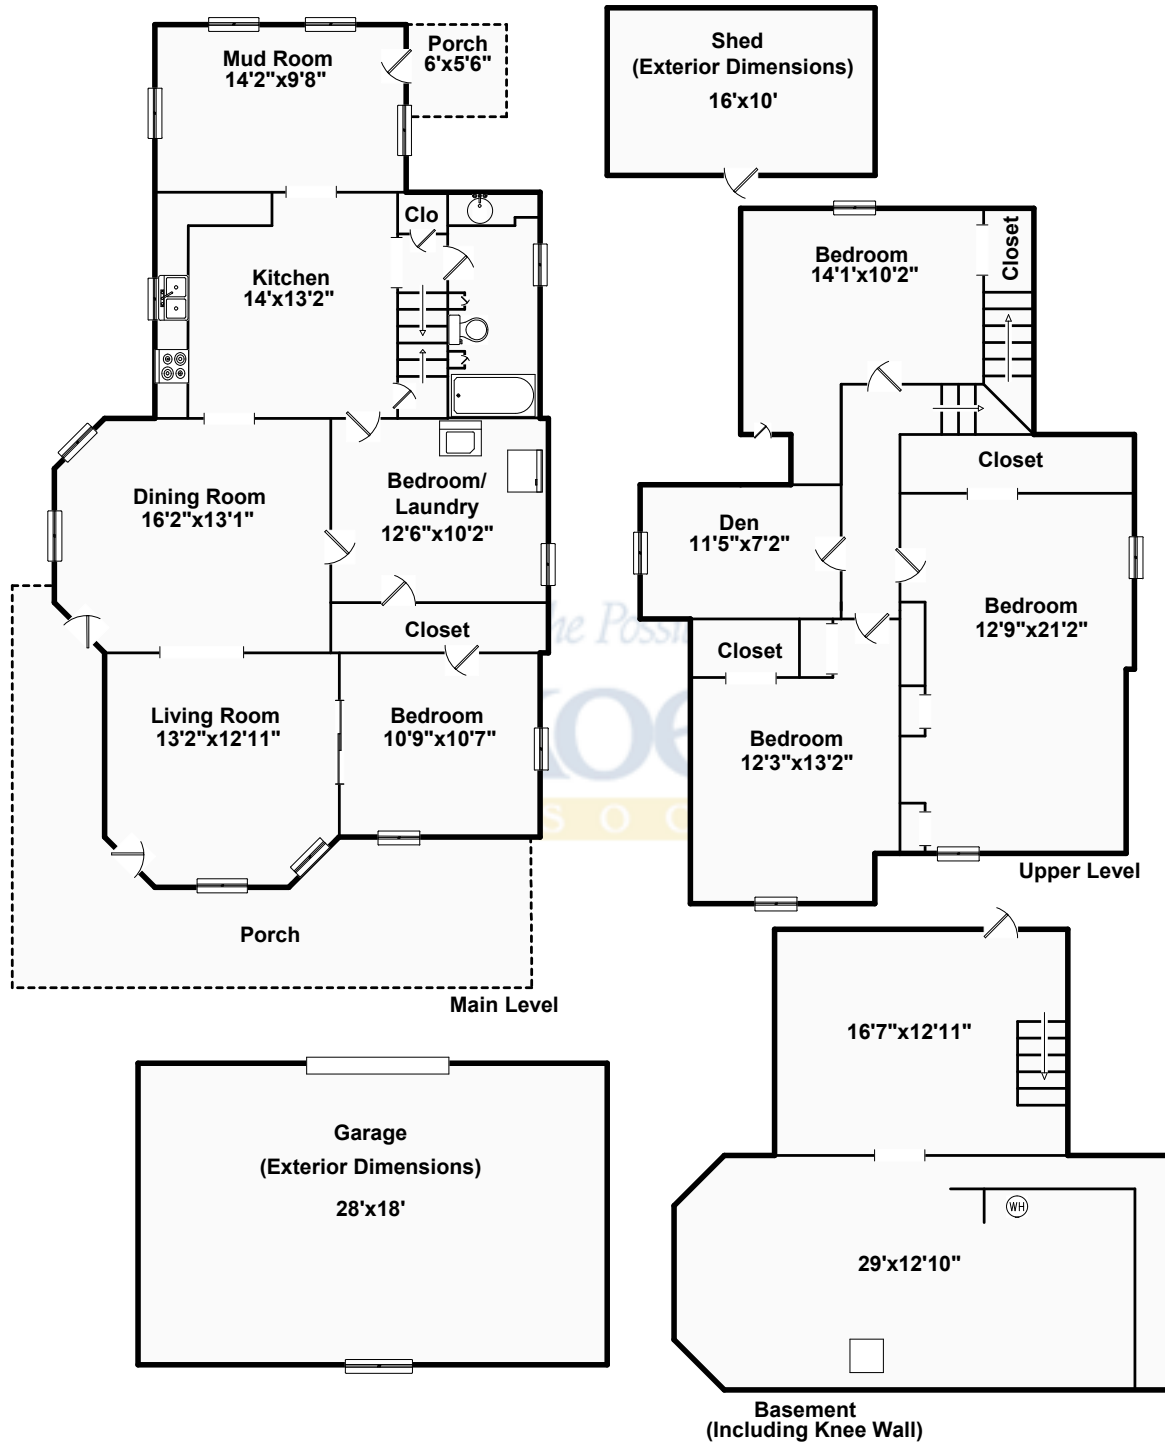

1441 State Highway 128 · Bethany IL 61914

Brinkoetter Realtors

Doug Brown

Office: 217-875-5423

Mobile: 217-853-4668

Email: dougbrown@brinkoetter.com

Web:

Area:	Sq. Ft.
Main Level	1,184
Upper Level	932
Basement	640
Garage	504
Porch	321
Porch	33
Shed	160