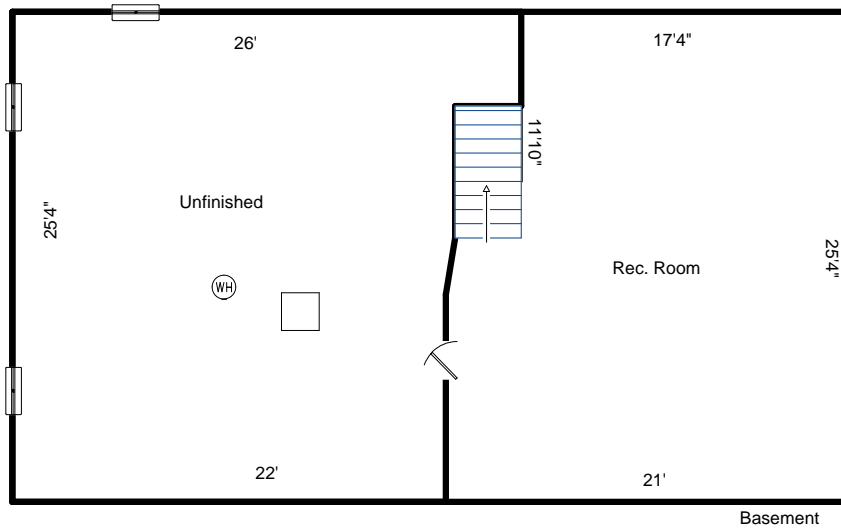

12 Craig Drive · Springfield IL 62707

RE/MAX Professionals

Roni Mohan

Office: 217-787-7215

Mobile: 217-899-7899

Email: ronimohan@yahoo.com

Web: <http://ronimohan.com>

Area:	Sq. Ft.
Main Level	1,535
Fin. Basement	535
Unf. Basement	622
Garage	319