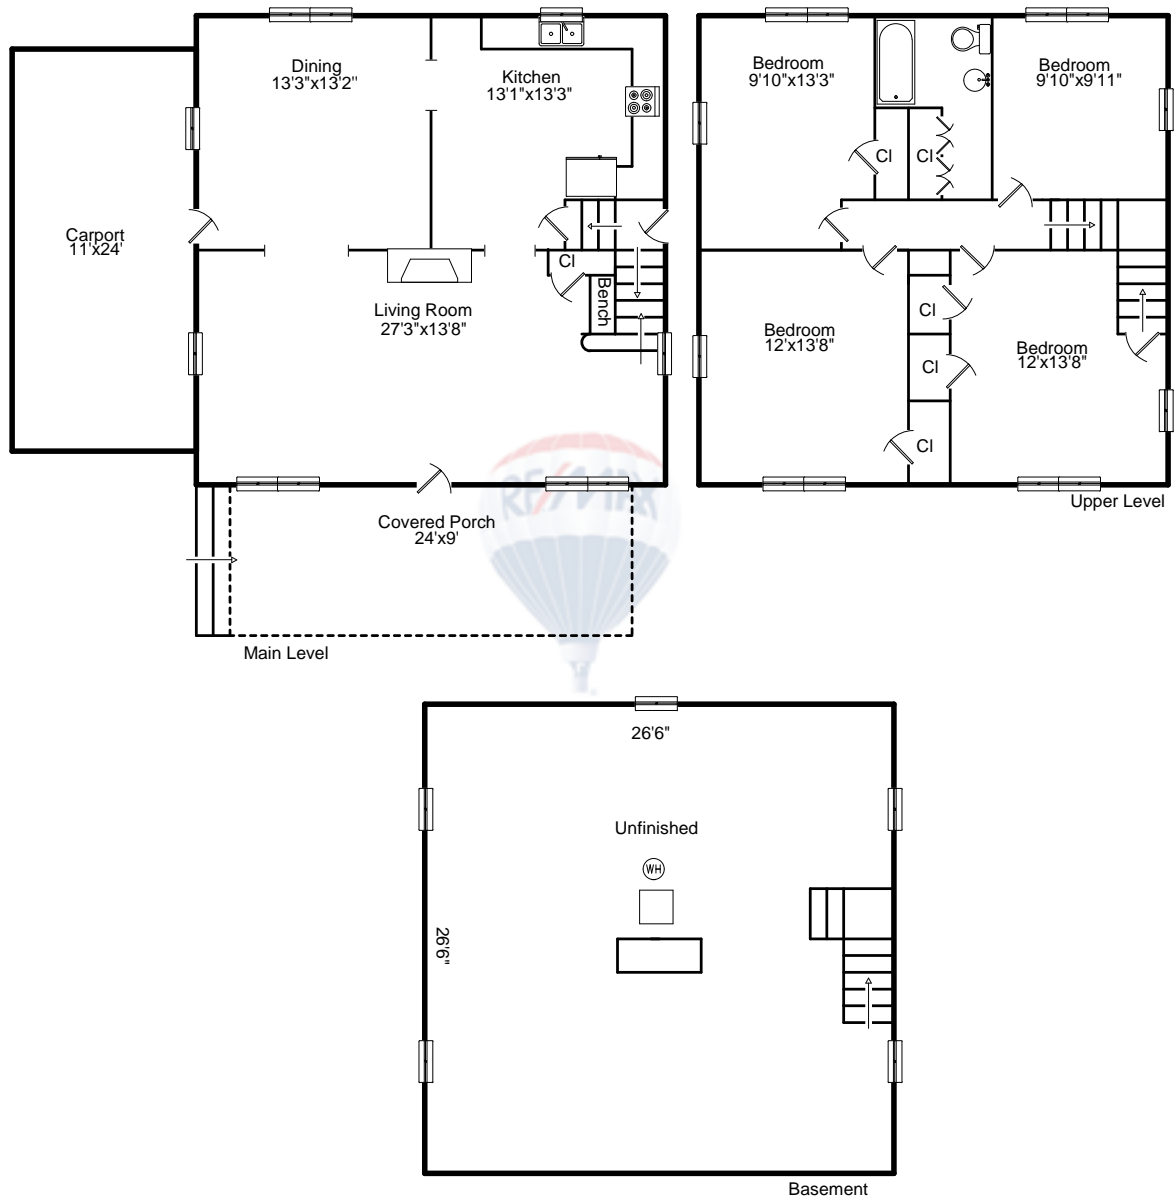

1709 S. Glenwood · Springfield IL 62704

RE/MAX Professionals

Roni Mohan

Office: 217-787-7215

Mobile: 217-899-7899

Email: ronimohan@yahoo.com

Web: <http://ronimohan.com>

Area:	Sq. Ft.
Main Level	784
Upper Level	784
Basement	784
Carport	264
Porch	216