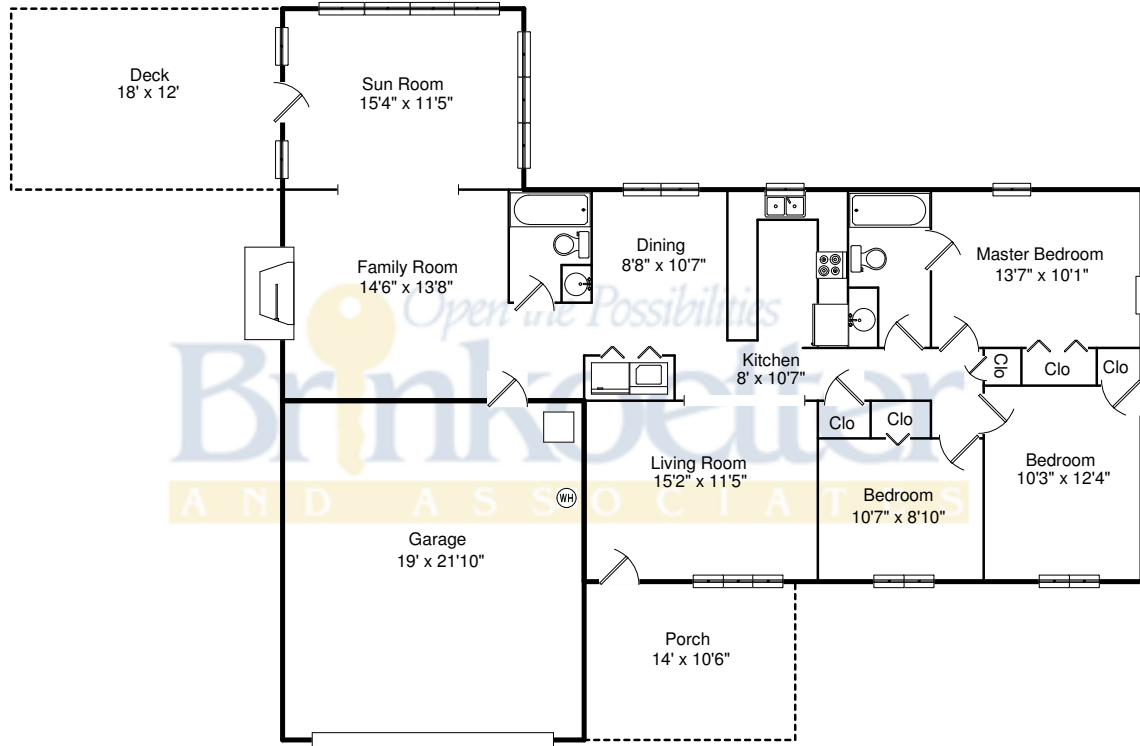

34 Cardinal Drive N · Bethany IL 61914

Brinkoetter Realtors
Charles Durst
 Office:
 Mobile: 217-620-0580
 Email: charles@brinkoetter.com
 Web:

Area:	Sq. Ft.
Main Level	1,434
Garage	450
Porch	147
Deck	216