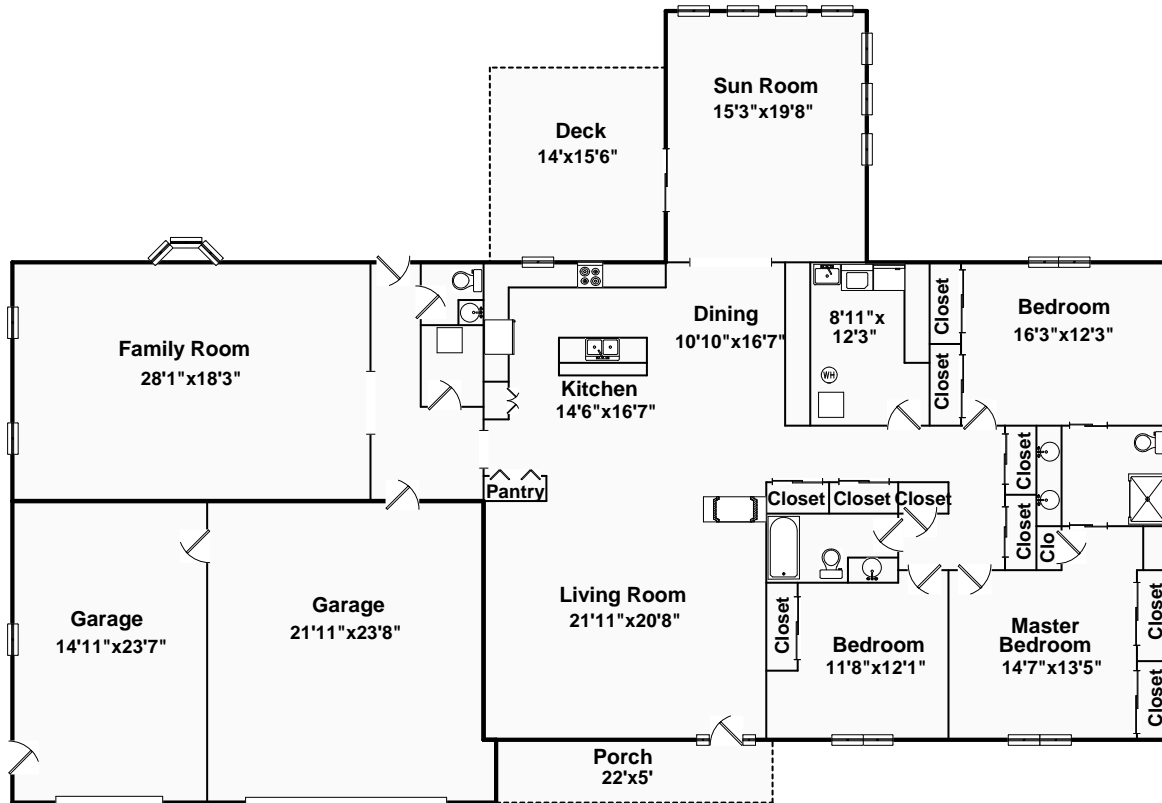

Shed
(Ext. Dim.)
12'x12'

4080 S 85th Street Dalton City IL 61925

Brinkoetter Realtors
Team Booker
Office: 217-875-8368
Mobile: 217-433-0561
Email: teambooker@brinkoetter.com
Web: <http://www.TeamBooker.net>

Area:	Sq. Ft.
Main Level	3,104
Garage	905
Porch	110
Deck	217
Shed	144