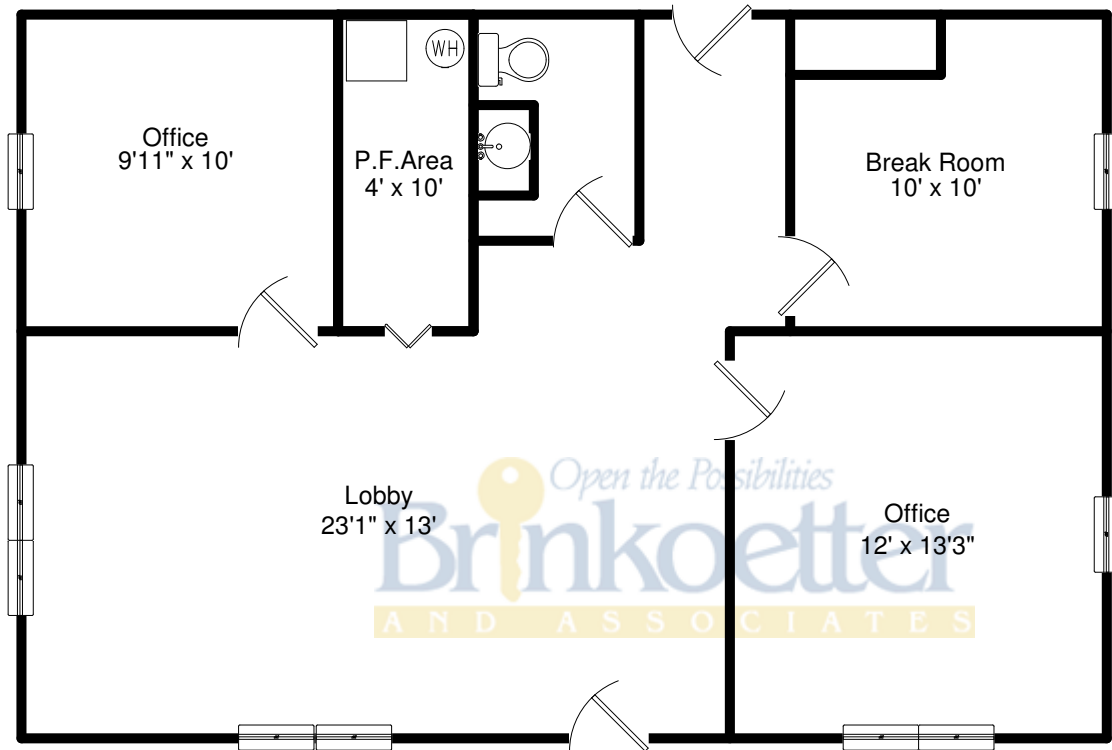

00 x 85'  
Outbuilding  
59' x 85'

**1601 State Highway 128 Bethany IL 61914**

**Brinkoetter Realtors**

**Kevin Fritzsche**

Office: 217-620-5874

Mobile:

Email: [Kevin@Brinkoetter.com](mailto:Kevin@Brinkoetter.com)

Web: <http://www.TeamFritzsche.com>

Area:	Sq. Ft.
Main Level	817
Partial Finish Main Level	47

Information Deemed Reliable But Not Guaranteed and is for Illustration Purposes Only - All Interior Dimensions Are Approximate  
Areas calculated using exterior dimensions. - Areas calculated using interior dimensions. - Areas with sloped ceilings are measured to the knee wall. Copyright  
2014 HomeSight, Inc. - All Rights Reserved