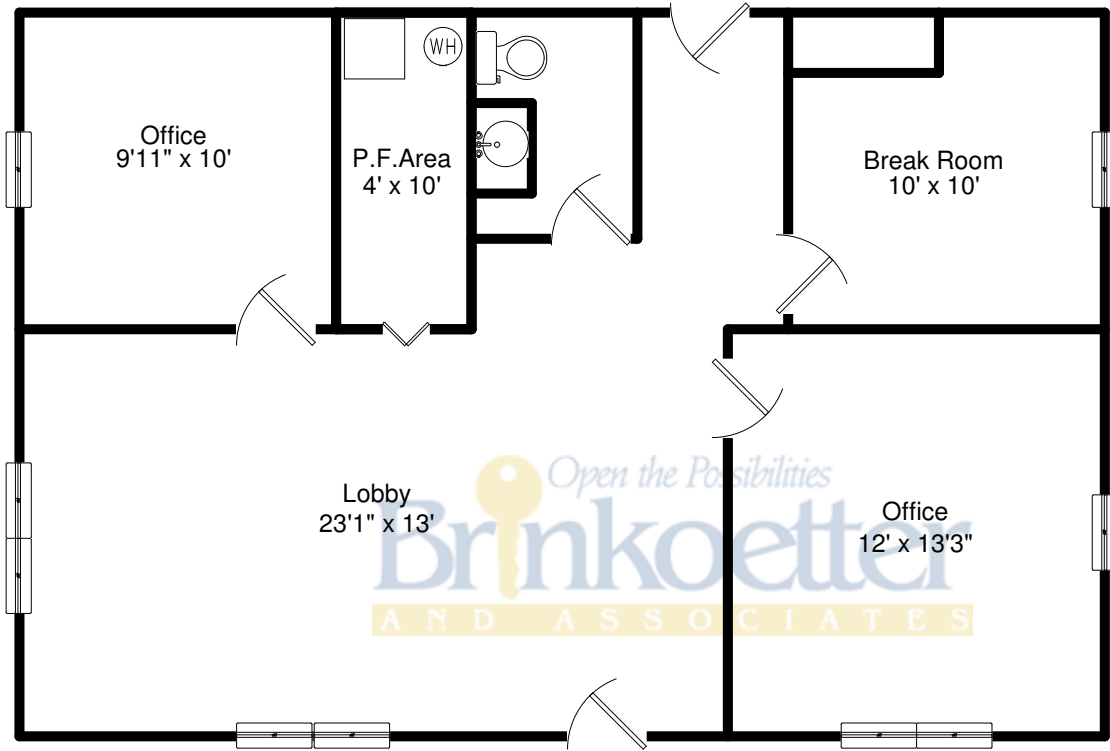

00 x 85'
Outbuilding
59' x 85'

1601 State Highway 128 Bethany IL 61914

Brinkoetter Realtors

Kevin Fritzsche

Office: 217-620-5874

Mobile:

Email: Kevin@Brinkoetter.com

Web: <http://www.TeamFritzsche.com>

Area:	Sq. Ft.
Main Level	817
Partial Finish Main Level	47