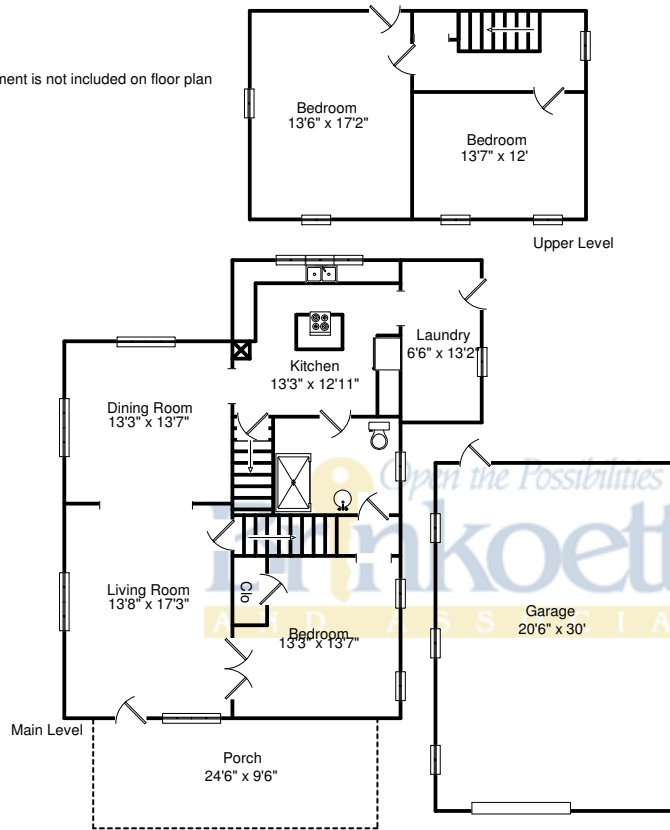

*Unfinished Basement is not included on floor plan

300 N Piatt Street Bement IL

Brinkoetter Realtors
Angela Castelli
Office: 217-875-8399
Mobile: 217-454-8235
Email: angie_and_jeffcya@yahoo.com
Web:

Area:	Sq. Ft.
Main Level	1,142
Upper Level	522
Garage	615
Porch	233