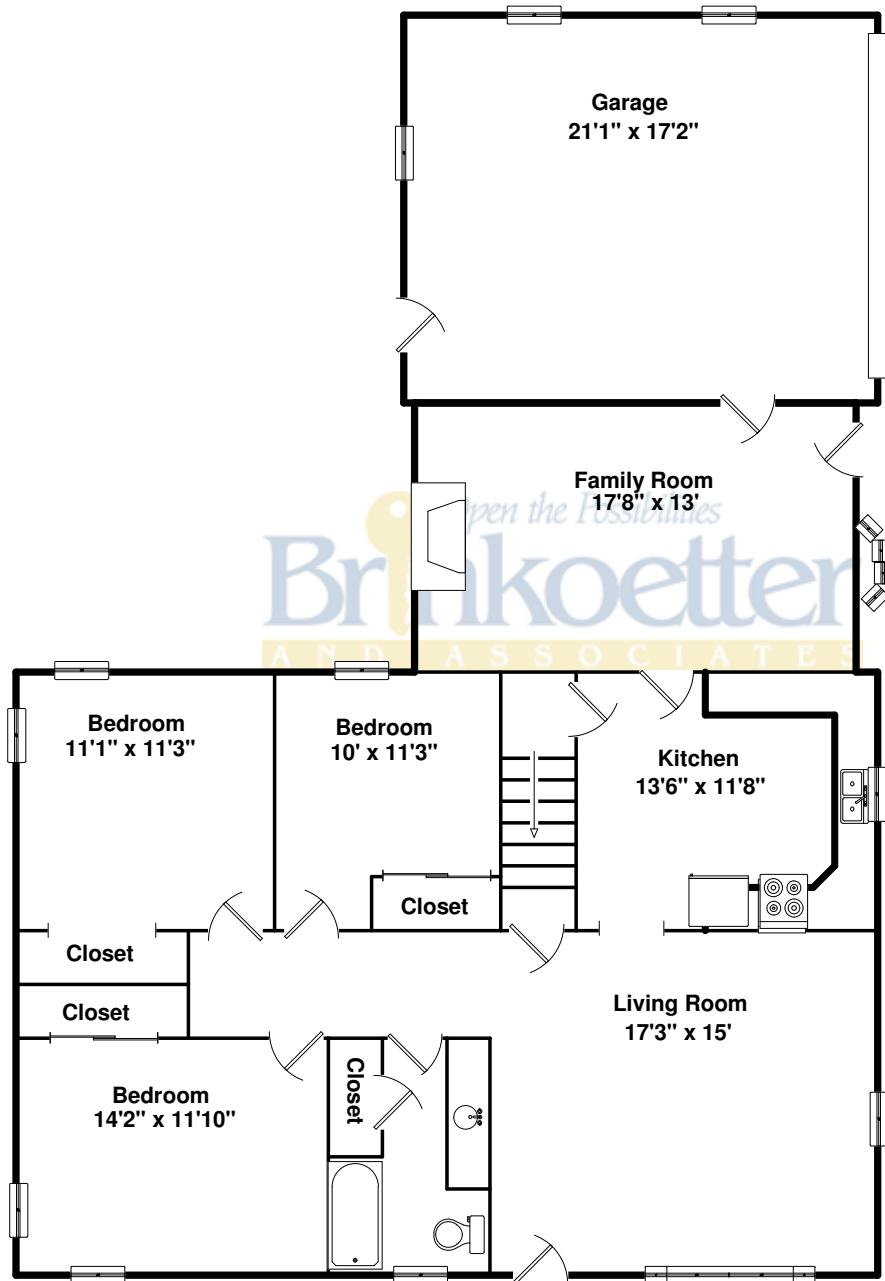

Basement not included on sketch or in Sq ft.

1745 W. Melrose Court Decatur IL 62526

Brinkoetter Realtors
Sherry Plain

Office: 217-855-0165

Mobile: 217-855-0165

Email: sherryplain@brinkoetter.com

Web: <http://www.brinkoetter.com/sherryplain>

Area:	Sq. Ft.
Main Level	1,376
Garage	396