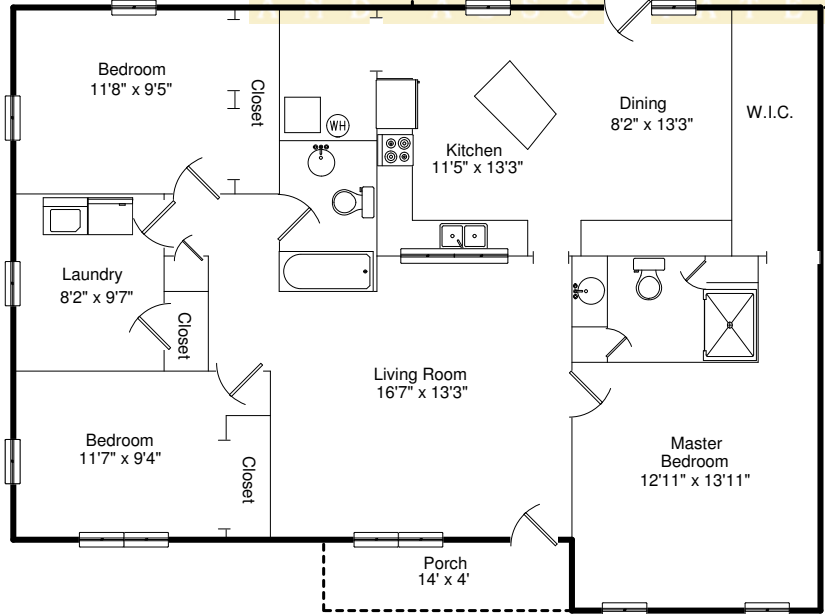

Outbuilding  
40' x 30'6"

Deck  
27' x 10'

Bedroom  
11'8" x 9'5"

Laundry  
8'2" x 9'7"

Bedroom  
11'7" x 9'4"

Living Room  
16'7" x 13'3"

Kitchen  
11'5" x 13'3"

Dining  
8'2" x 13'3"

Master  
Bedroom  
12'11" x 13'11"

Porch  
14' x 4'

**415 N Lincoln Street Cerro Gordo IL 61818**

**Brinkoetter Realtors**  
**The Key Team**  
 Office: 1-855-KEY-TEAM  
 Mobile: 217-972-2867  
 Email: [keyteam@brinkoetter.com](mailto:keyteam@brinkoetter.com)  
 Web: <http://www.217keyteam.com>

Area:	Sq. Ft.
Main Level	1,421
Outbuilding	1,220
Porch	56
Deck	270